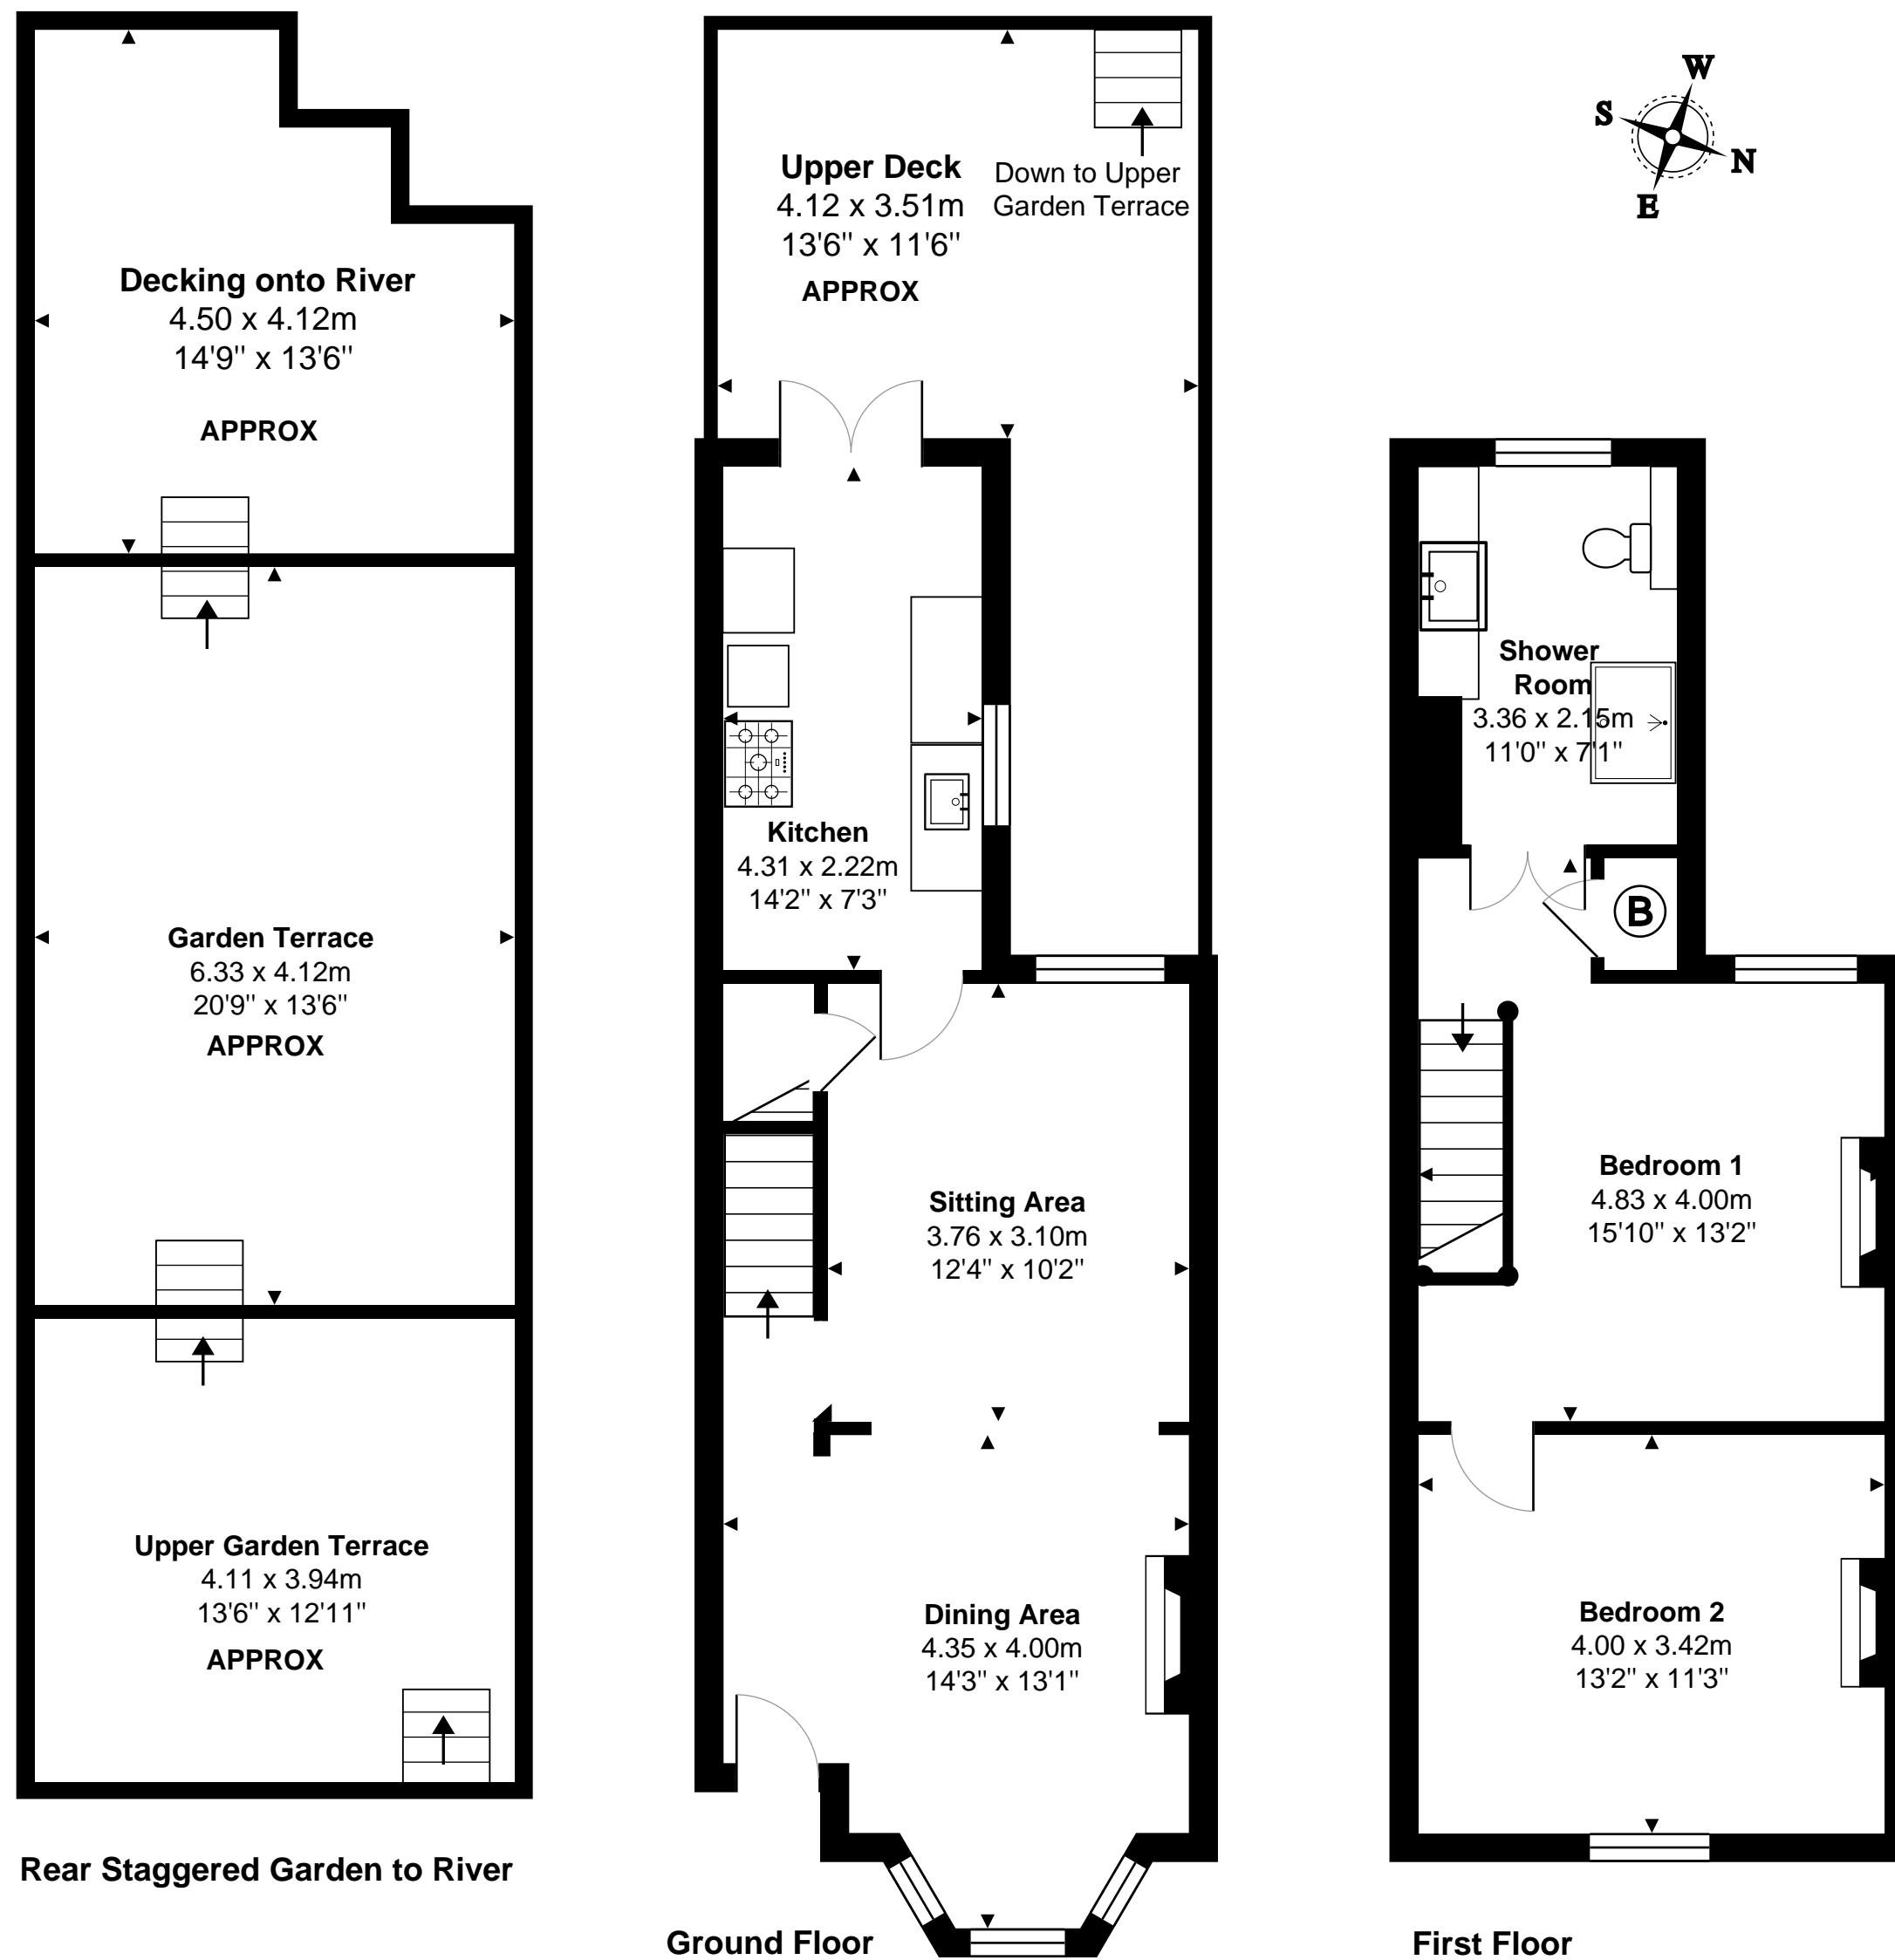

Elgar Road, Reading, RG2 0BN

House Total Area: 81.9 m² ... 882 ft² (excluding pontoon/ decking onto river, garden terrace, upper garden terrace, upper deck)

Whilst every attempt has been made to ensure the accuracy of the floor plans contained here, measurements of doors, windows and rooms are approximate and no responsibility is taken for any error, omission or mis-statement. These plans are for representation purposes only.